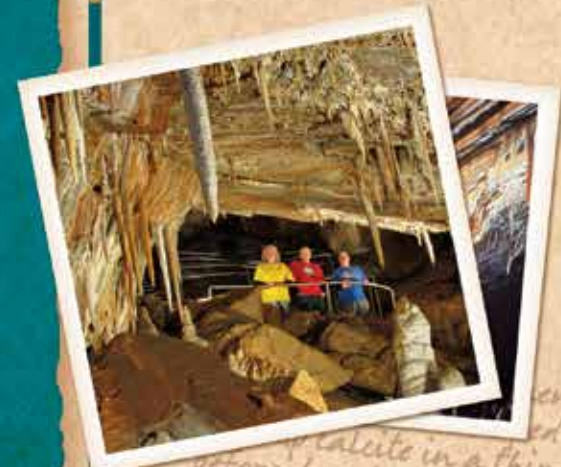

on the w
ed ceiling
before dropping to the floor.
As the formations grow, the new
rock folds and curls, creating
great formations.